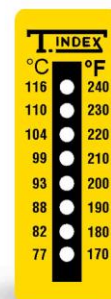

TC5020	Temperature indication stickers, Series 5	Range 1	10 strips with	40°C, 43°C, 46°C, 49°C, 54°C
TC5025	Temperature indication stickers, Series 5,	Range 2	10 strips with	60°C, 66°C, 71°C, 77°C, 82°C
TC5030	Temperature indication stickers, Series 5,	Range 3	10 strips with	88°C, 93°C, 99°C, 104°C, 110°C
TC5035	Temperature indication stickers, Series 5,	Range 4	10 strips with	116°C, 121°C, 127°C, 132°C, 138°C
TC5040	Temperature indication stickers, Series 5,	Range 5	10 strips with	143°C, 149°C, 154°C, 160°C, 166°C
TC5045	Temperature indication stickers, Series 5,	Range 6	10 strips with	171°C, 177°C, 182°C, 188°C, 193°C
TC5050	Temperature indication stickers, Series 5,	Range 7	10 strips with	199°C, 204°C, 210°C, 216°C, 224°C
TC5055	Temperature indication stickers, Series 5,	Range 8	10 strips with	232°C, 241°C, 249°C, 254°C, 260°C
TC8010	Temperature indication stickers, thermindex serie 8	Range A	10 strips with	40°C, 43°C, 46°C, 49°C, 54°C, 60°C, 66°C, 71°C
TC8020	Temperature indication stickers, thermindex serie 8	Range B	10 strips with	77°C, 82°C, 88°C, 93°C, 99°C, 104°C, 110°C, 116°C
TC8030	Temperature indication stickers, thermindex serie 8	Range C	10 strips with	121°C, 127°C, 132°C, 138°C, 143°C, 149°C, 154°C, 160°C
TC8040	Temperature indication stickers, thermindex serie 8	Range D	10 strips with	166°C, 171°C, 177°C, 182°C, 188°C, 193°C, 199°C, 204°C
TC8050	Temperature indication stickers, thermindex serie 8	Range E	10 strips with	210°C, 216°C, 224°C, 232°C, 241°C, 249°C, 254°C, 260°C
TC9000	Temperature indication stickers, 1000 stickers (sheets) serie 1			
TC9040 *	Temperature indication stickers, thermindex serie 1	Range 40°C		
TC9044 *	Temperature indication stickers, thermindex serie 1	Range 44°C		
TC9046 *	Temperature indication stickers, thermindex serie 1	Range 46°C		
TC9049 *	Temperature indication stickers, thermindex serie 1	Range 49°C		
TC9054	Temperature indication stickers, thermindex serie 1	Range 54°C		
TC9060 *	Temperature indication stickers, thermindex serie 1	Range 60°C		
TC9065 *	Temperature indication stickers, thermindex serie 1	Range 65°C		
TC9071 *	Temperature indication stickers, thermindex serie 1	Range 71°C		
TC9077 *	Temperature indication stickers, thermindex serie 1	Range 77°C		
TC9082 *	Temperature indication stickers, thermindex serie 1	Range 82°C		
TC9088 *	Temperature indication stickers, thermindex serie 1	Range 88°C		
TC9093 *	Temperature indication stickers, thermindex serie 1	Range 93°C		
TC9099 *	Temperature indication stickers, thermindex serie 1	Range 99°C		
TC9104 *	Temperature indication stickers, thermindex serie 1	Range 104°C