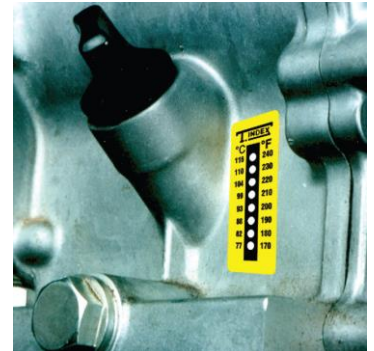

TQC TEMPERATURE INDICATION STICKERS

DATASHEET

PRODUCT DESCRIPTION

Are available in different series with 1, 5, 6, 8 or 10 temperatures per sticker. The indicators are irreversible: the highest measured temperature always remains visible, for many months. This makes the indication stickers ideal for control purposes. Applications can be found, among others, in electronics, food, and pharmaceutical industries, and also in the oven and engine construction businesses.